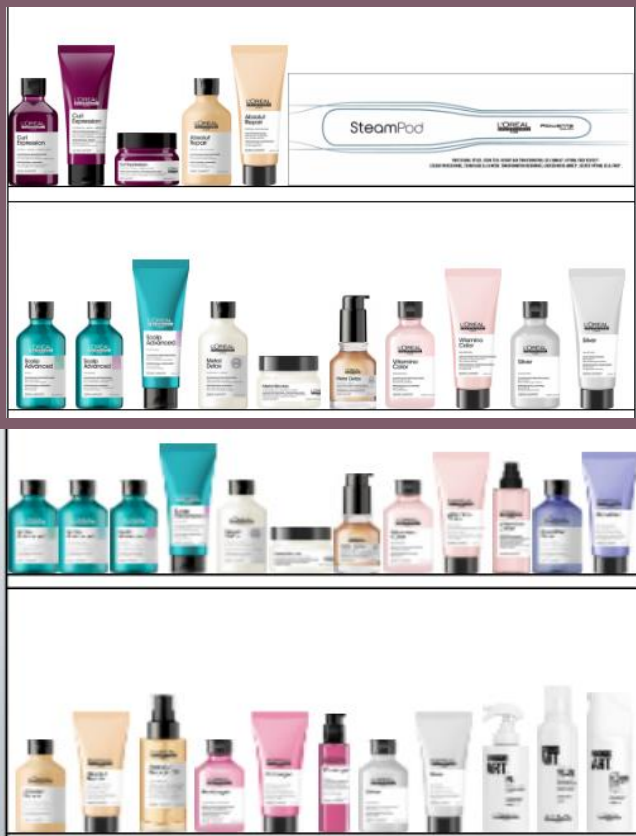

The background of the slide is a faded, grayscale image of a retail store aisle. On the left, there are shelves stocked with L'Oréal Paris hair care products, with a large poster of a woman's face above them. On the right, there are shelves for Kérastase Paris and Shu Uemura Art of Hair products. The overall scene is a typical beauty retail environment.

RETAIL PLANOGRAMS

PPD CATMAN

L'ORÉAL PROFESSIONNEL PARIS

- 1  **Metal detox**
Damaged hair
- 2  **Vitamo colour**
Coloured hair
- 3  **Chroma creme**
Colour care
- 4  **Silver**
silver hair
- 5  **Blondifier**
blonde hair
- 6  **Abs. repair**
Damaged hair

L'Oréal Professionnel Paris Recommended Order

2 Shelf

L'ORÉAL
PROFESSIONNEL
PARIS

Top Shelf

Curl Expression Clarifying & Anti-Buildup Shampoo x1
Curl Expression Long-Lasting Leave In Moisturiser x1

Curl Expression Hair Mask x1
Absolut Repair Shampoo x1
Absolut Repair Conditioner x1

Vitaino Color Shampoo x1
Vitaminno Color Conditioner x1
Silver Shampoo x1
Silver Conditioner x1

Blondifier Cool Shampoo x1
Blondifier Conditioner x1

Top Shelf

Scalp Advanced Anti-Oiliness Shampoo x1
Scalp Advanced Anti-Discomfort Shampoo x1
Scalp Advanced Anti-Dandruff Shampoo x1
Scalp Advanced Anti-Discomfort x1